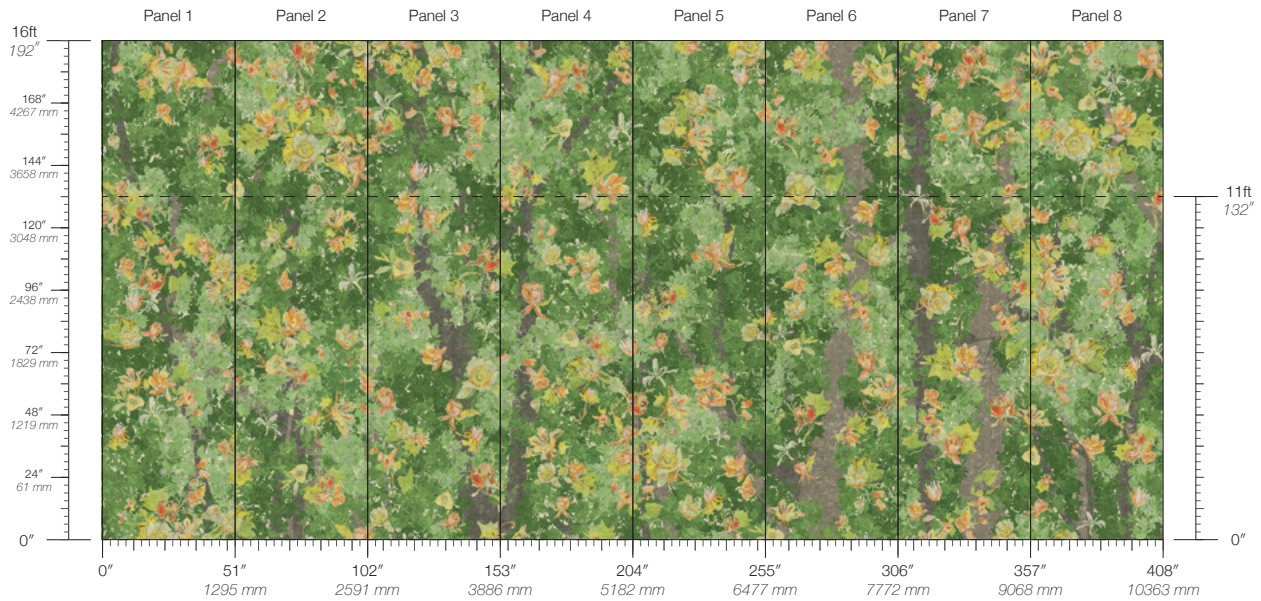

Unami Jewelweed

Suitable for residential and commercial projects

COLOR
Jewelweed

ITEM
7243

CONTENT
Type II Vinyl

PANEL WIDTH
51" / 1295 mm trimmed

PANEL HEIGHT
132" / 3353 mm standard
192" / 4877 mm extended

REPEAT
Non-repeating

STOCK
Made to order

LEAD TIME
4 weeks to print

MINIMUM
1 panel

PRICE
Available upon request

ORIGIN
USA

DETAILS
Custom options available

ENVIRONMENTAL
Low VOC
Cadmium & Lead Free
Formulation

SPECS
Commercial Vinyl face
Non-woven backing
20 oz per linear yard
620 g per linear meter
Smooth muted metallic texture

TESTING
(US) ASTM E84 Adhered Class A
(EU) EN 15102 Class B, s2
(CN) CAN/ULC-S102.2 Class A
CCC-W-408D Type II
WA Specification W-101 Type II
NFPA 286 Corner Burn Test Class A

MAINTENANCE
Water-based cleanser

CONTACT
sales@calicowallpaper.com
+1 718 243 1705
57 Lispernard Street
New York, NY 10013 USA

DISCLAIMER
Refer to our website to
see the full mural artwork.
Reference the physical sample
for color and texture. Panel
maps represent mural
artwork only.